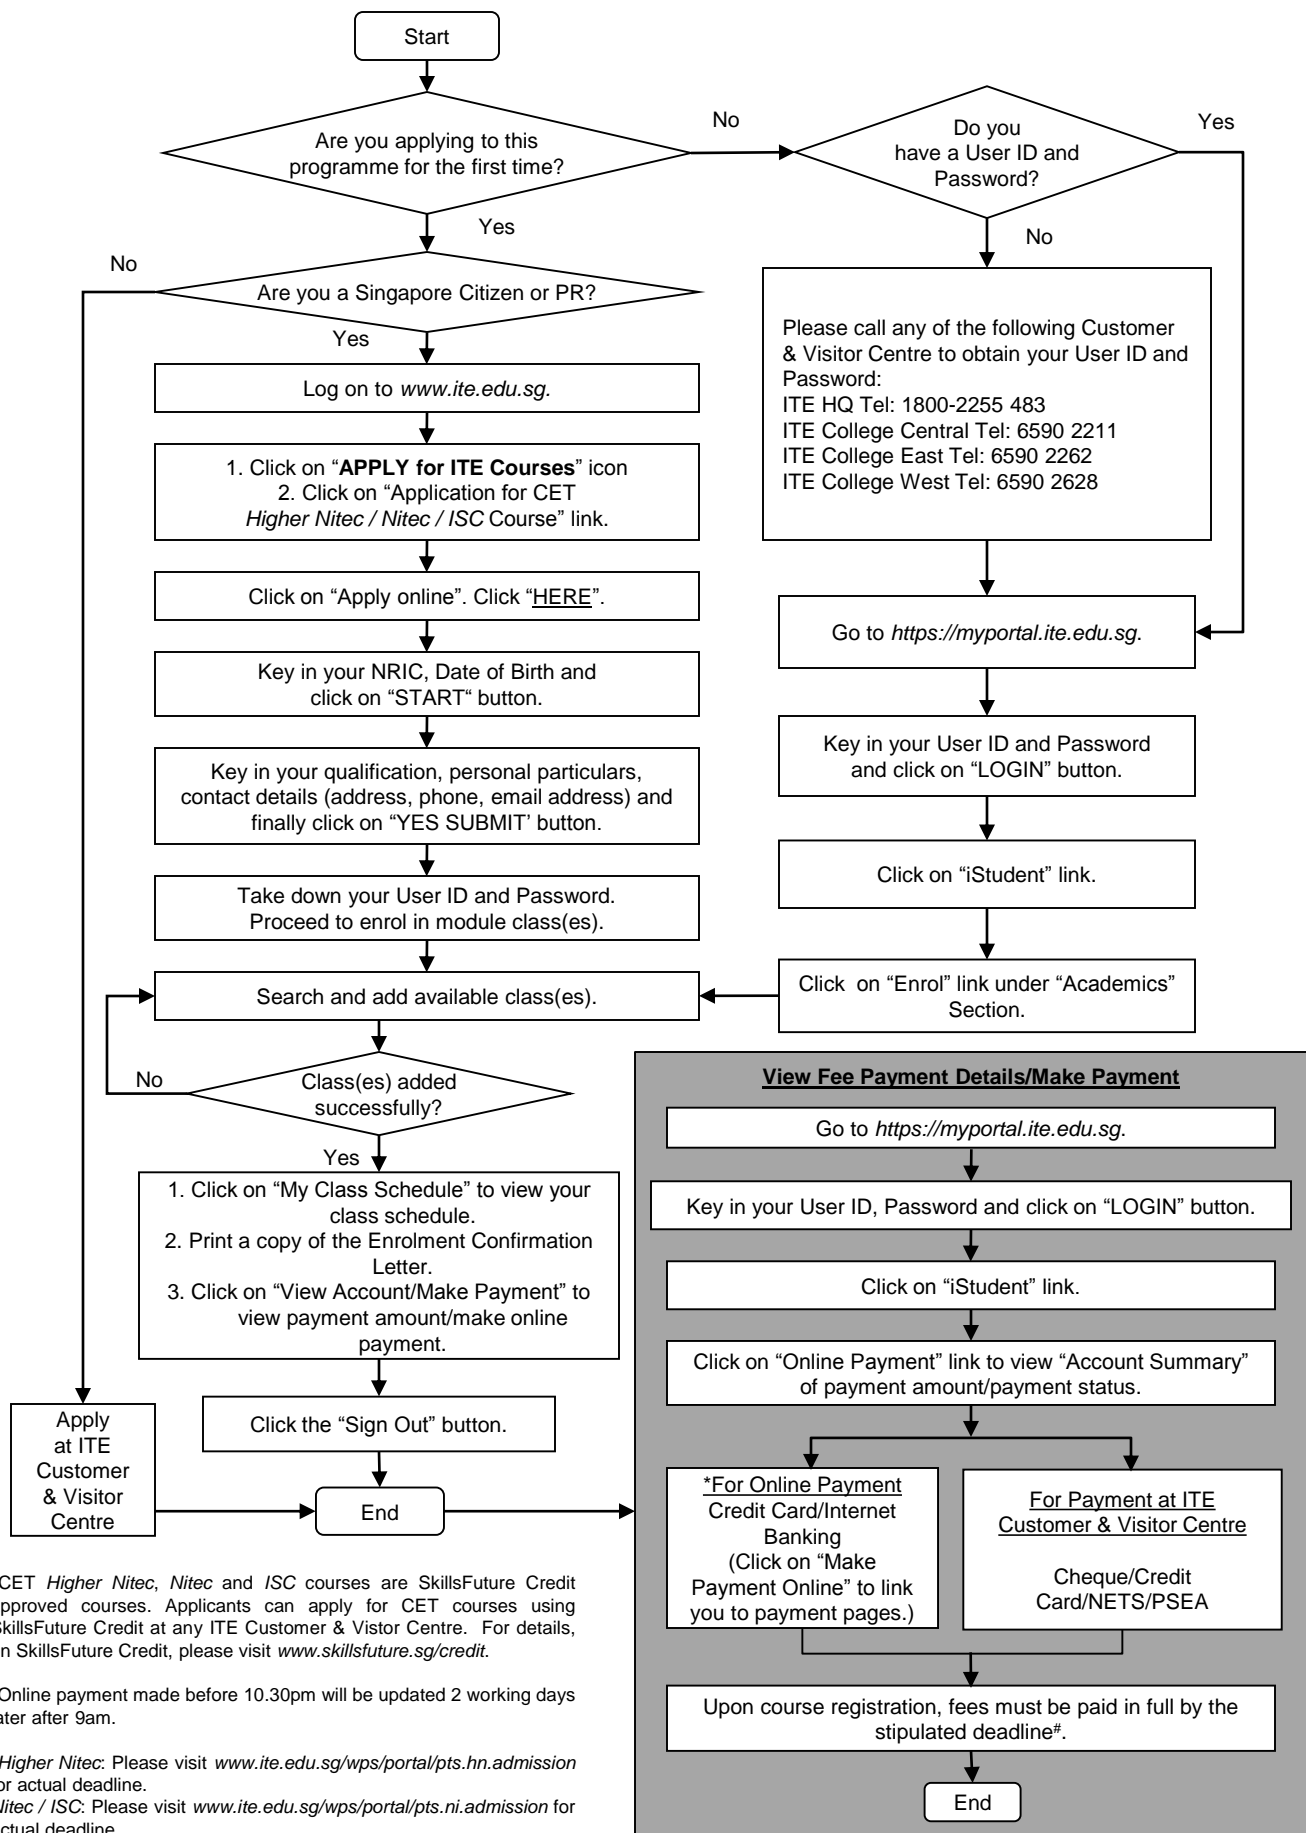

WEB APPLICATION GUIDE[^]

[^]CET *Higher Nitec*, *Nitec* and *ISC* courses are SkillsFuture Credit approved courses. Applicants can apply for CET courses using SkillsFuture Credit at any ITE Customer & Visitor Centre. For details, on SkillsFuture Credit, please visit www.skillsfuture.sg/credit.