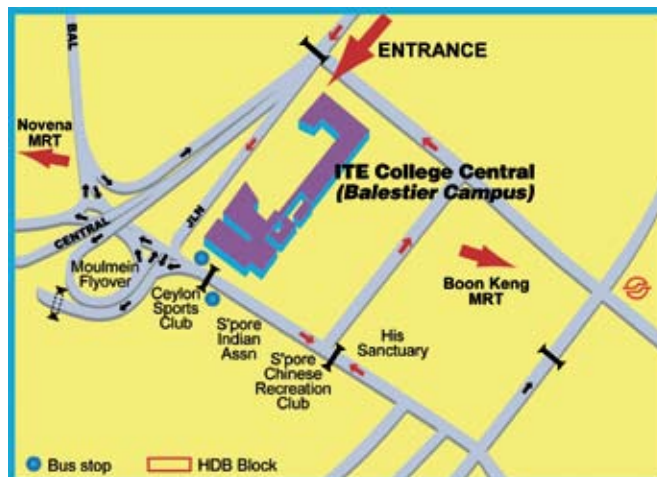

## How To Get There

Bus Services along Balestier Road  
SBS Transit: 21, 125, 130, 139 and 145

Nearest MRT Station  
Boon Keng (NE9)