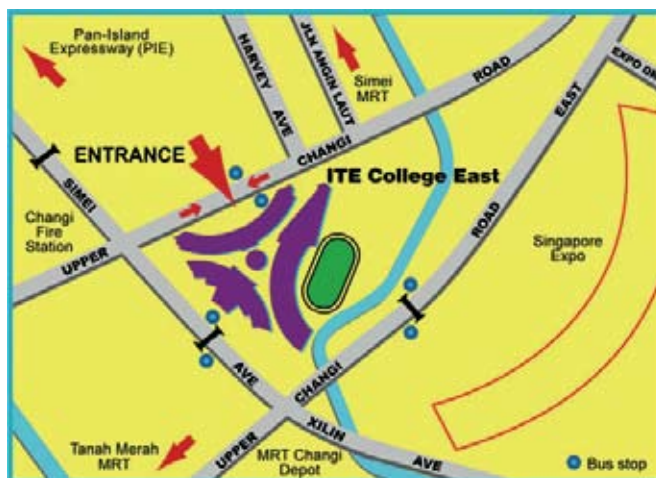

Nearest MRT Station  
Expo (CG1)  
Simei (EW3)  
Tanah Merah (EW4)