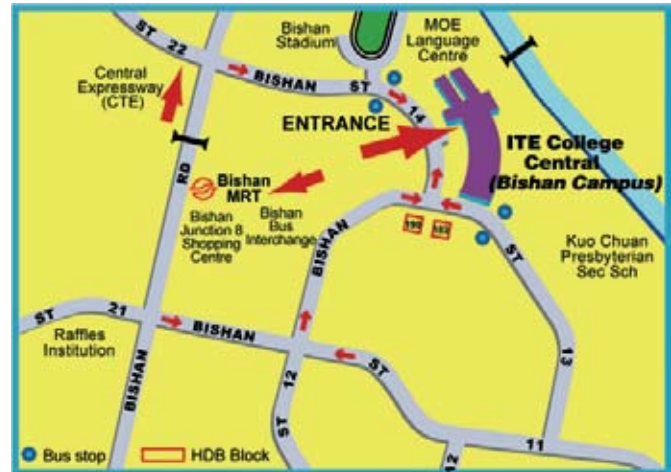

Nearest MRT Station  
Bishan (NS17)